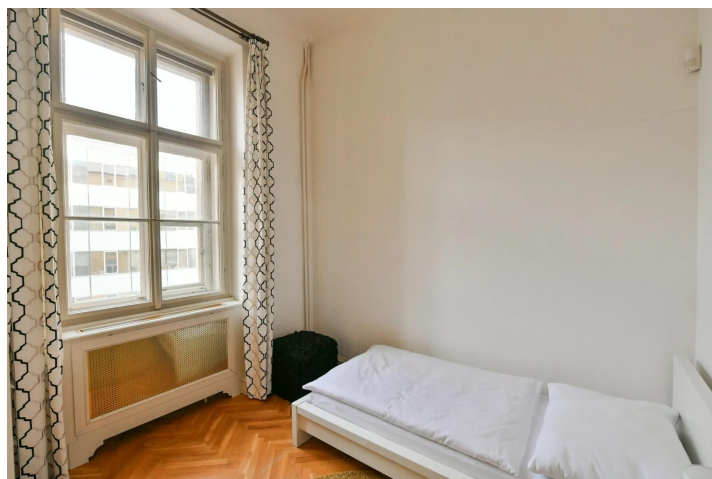

Apartment Four bedroom
205 m² Praha 1, Opletalova

Price upon request